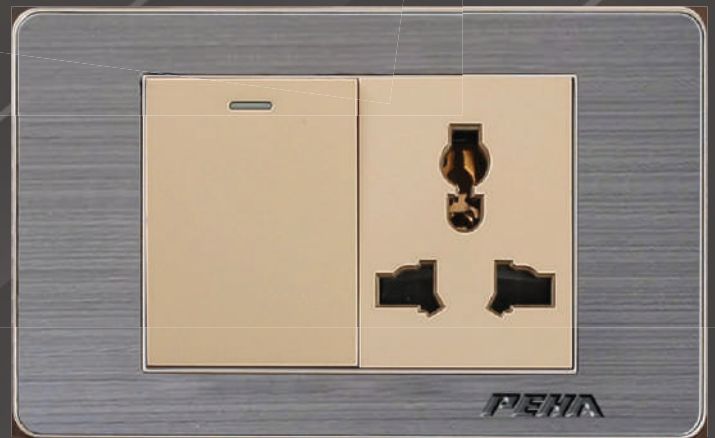

**PH01K 120.000 VND**

Waterproof Box  
Plastics: PC

**PH02K 120.000 VND**

Waterproof Box  
Plastics: PC

**PEHA**<sup>®</sup> Luxury  
SWITCH & SOCKET STEEL

**Color**

**V9** Series