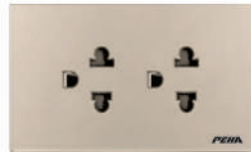

D 80.6513 W 410.000 VND

16A/250V
Contact Point Silver 0.35mm - Purple Copper: 65% Cu
6 Pole multi Function Socket
Glass: Box 10 pcs - Carton: 100 pcs
Size: 124mm x 76mm