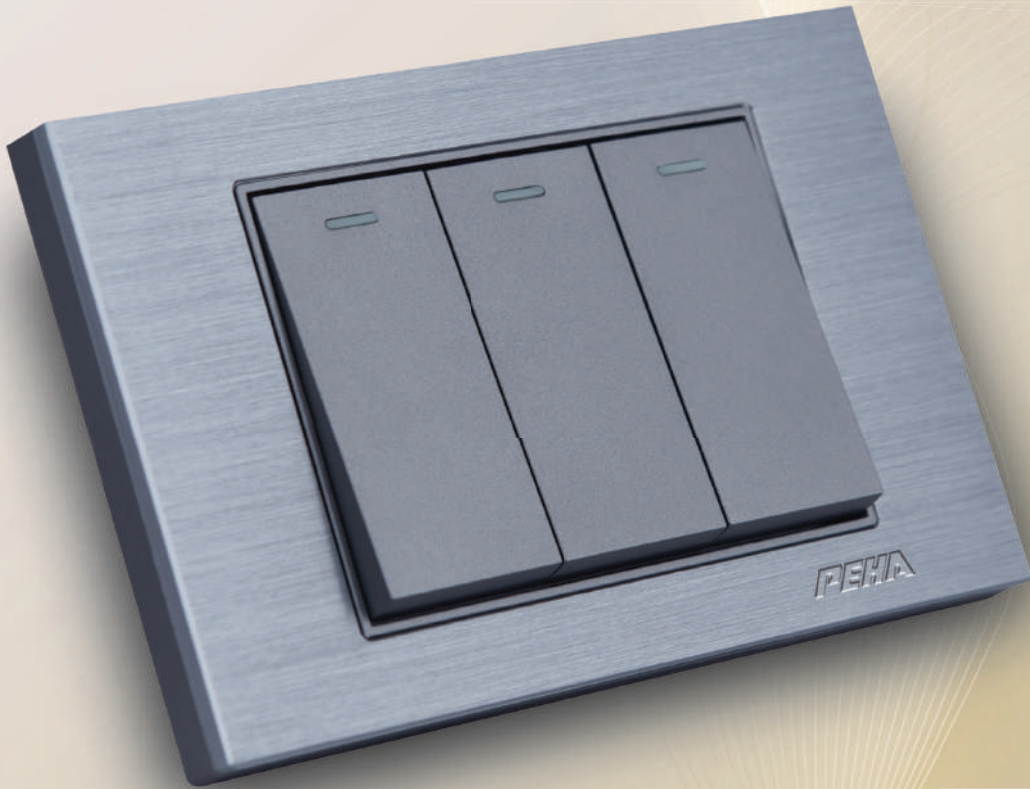

PEHA® Luxury
SWITCH & SOCKET ALUMINUM GRAY

Nova

Aluminum Series