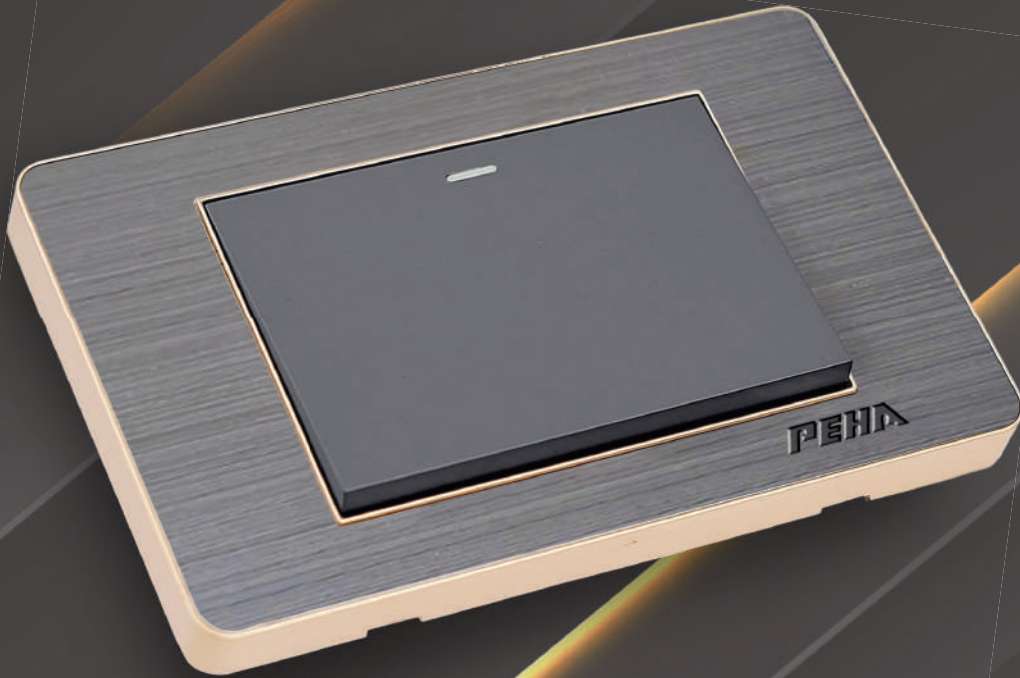

**PH01K 120.000 VND**

Waterproof Box  
Plastics: PC

**PH02K 120.000 VND**

Waterproof Box  
Plastics: PC

**PEHA**<sup>®</sup> Luxury  
SWITCH & SOCKET STEEL

**Color**

**V9** Series