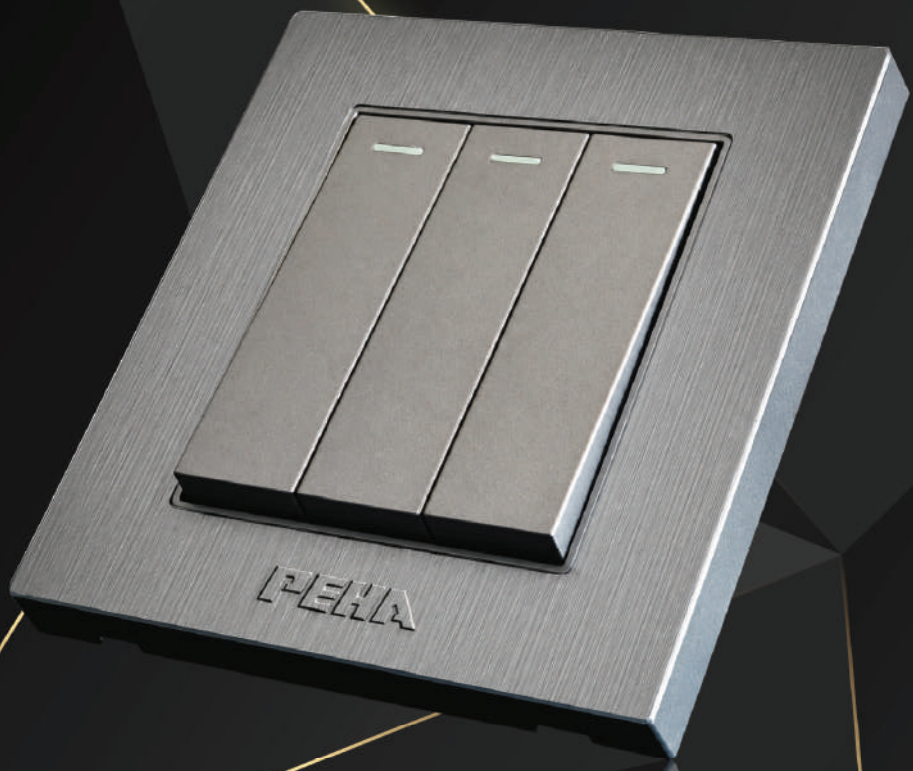

PEHA® Luxury
NOVA Aluminum 86 Series

NOVA Aluminum 86 Series