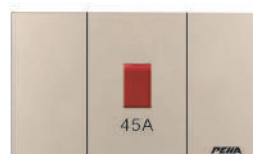

D 81.640.02 GLK NA 465.000 VND

45A Switch
45A/250V
Contact Point Silver 0.35mm - Purple Copper:
65% Cu
Glass: Box 10 pcs - Carton: 100 pcs
Size: 124mm x 76mm