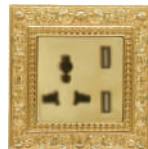

S 20.826.03 USB 2.350.000 VND

USB & 3 Pole Socket
2.1A/5V USB
Copper: PC - Box: 10 pcs - Carton: 100 pcs
Size: 86mm x 86mm