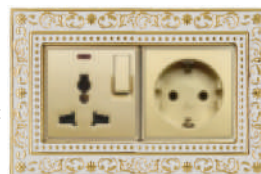

H 15.627.05 SCK 3.675.000 VND

5 Pole Socket/Switch Lock
16A/250V
Copper Class: Phosphor Bronze
Copper: PC - Box: 5 pcs - Carton: 50 pcs
Size: 172mm x 86mm