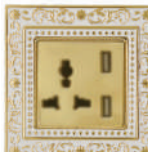

H 15.617.03 SI USB 2.150.000 VND

USB & 3 Pole Socket
2.1A/5V USB
Copper: PC - Box: 10 pcs - Carton: 100 pcs
Size: 86mm x 86mm