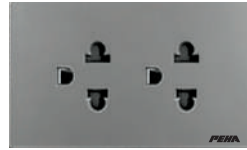

# ATHENIS Series - full - frame glass variant

**D 80.6511 W 345.000 VND**

16A/250V  
Contact Point Silver 0.35mm - Purple Copper: 65% Cu  
3 Pole multi Function Socket  
Glass: Box: 10 pcs - Carton: 100 pcs  
Size: 124mm x 76mm