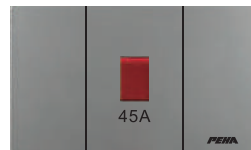

D 81.640.02 GLK NA 465.000 VND

45A Switch
45A/250V
Contact Point Silver 0.35mm - Purple Copper:
65% Cu
Glass: Box 10 pcs - Carton: 100 pcs
Size: 124mm x 76mm